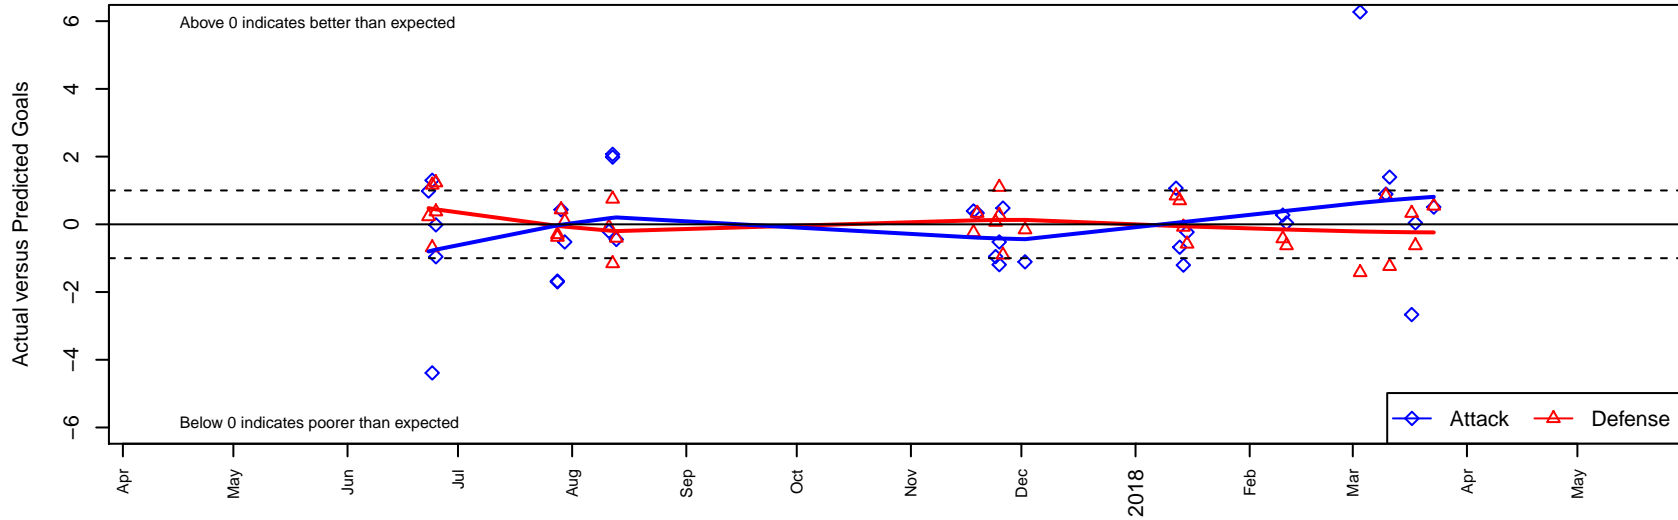

FC Edmonds Black Ice G02

FC Edmonds
 Edmonds, WA
 G02 total strength=1449
 attack=9.86 defense=9.12
 fall league = PSPL Classic 1 U16

alt names used:
 103 FC Edmonds Black Ice G02
 FC Edmonds Black Ice
 FC Edmonds Black Ice
 FC EDMONDS BLACK ICE G02 (WA)
 Black Ice
 FC EDMONDS BLACK ICE G02

Venues played:
 2017 Baker Blast U16
 2017 Crossfire Select U16 Gold
 2017 Bend Premier Cup Meghan Klingenberg (
 2017 PSPL Classic 1 U16
 2017 Cranberry Cup U16-17
 2017 PacNW Winter Classic 2002 Showcase P
 2017 WA Cup Silver Division

FC Edmonds Black Ice G02
 Dots are actual minus expected GF (blue circles) and GA (red triangles).
 Blue line is smoothed change in attack strength. Red is smoothed change in defense strength.

**attack and defense variance (black dot)
relative to other teams
and top 10 in region**