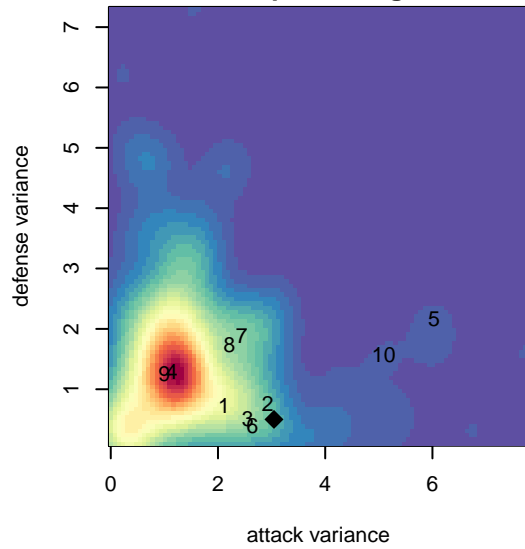

FC Edmonds Black Ice G02

FC Edmonds
 Edmonds, WA
 G02 total strength=1449
 attack=9.86 defense=9.12
 fall league = PSPL Classic 1 U16

alt names used:
 103 FC Edmonds Black Ice G02
 FC Edmonds Black Ice
 FC Edmonds Black Ice
 FC EDMONDS BLACK ICE G02 (WA)
 Black Ice
 FC EDMONDS BLACK ICE G02

Venues played:
 2017 Baker Blast U16
 2017 Crossfire Select U16 Gold
 2017 Bend Premier Cup Meghan Klingenberg (
 2017 PSPL Classic 1 U16
 2017 Cranberry Cup U16-17
 2017 PacNW Winter Classic 2002 Showcase P
 2017 WA Cup Silver Division

FC Edmonds Black Ice G02
 Dots are actual minus expected GF (blue circles) and GA (red triangles).
 Blue line is smoothed change in attack strength. Red is smoothed change in defense strength.

**attack and defense variance (black dot)
relative to other teams
and top 10 in region**