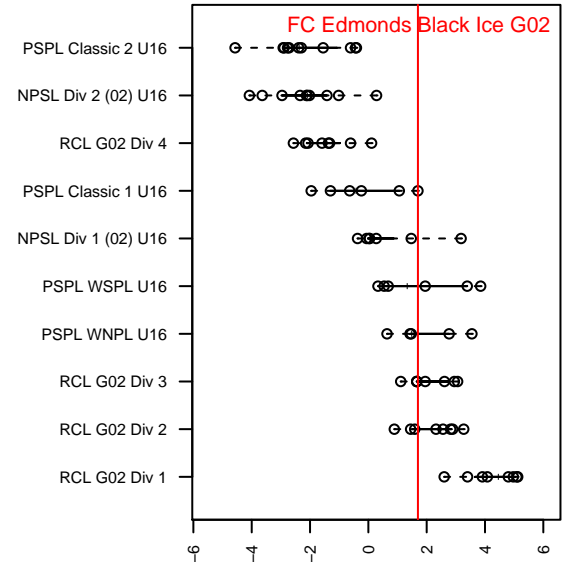

**attack and defense rating
relative to others at age
and all opponents in last 13 months**